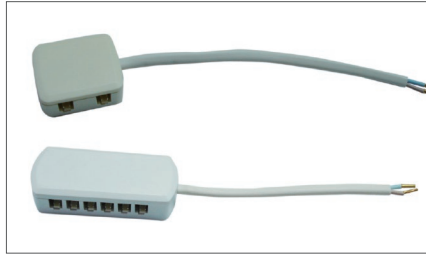

LED UTILITY LIGHT ACCESSORIES

▲ OTTER1

▲ CLAJB4A, 6A, 12A

▲ CLARGBCONTROLLER

▲ CLAKZQ5

▲ CLAKZQ9A

▲ CLAKZQ9B

CODE	DESCRIPTION	CARTON QTY
OTTER1	DRIVER LED 12V DC C/VOLT 1-12W IP67 WP	1
CLAJB4A	4-WAY JUNCTION BOX FOR SINGLE COLOUR LED UNDER BENCH UTILITY LIGHT	1
CLAJB6A	6-WAY JUNCTION BOX FOR SINGLE COLOUR LED UNDER BENCH UTILITY LIGHT	1
CLAJB12A	12-WAY JUNCTION BOX FOR SINGLE COLOUR LED UNDER BENCH UTILITY LIGHT	1
CLARGBCONTROLLER	RGB CONTROLLER IN LINE WITH 4-WAY JUNCTION BOX	1
CLAKZQ9A	RGB LED RECEIVER & REMOTE CONTROLLER MAX.30W (1 FITTING ONLY)	1
CLAKZQ5	SINGLE COLOUR LED DIMMER & KNOB SWITCH	1
CLAKZQ9B (incl. CLAKZQ9BCABLE)	SINGLE COLOUR LED RECEIVER & REMOTE MAX.15W	1

NOTE: for OTTER1, there is a slight delay between switching on and illumination

Brochure updated on 02.05.2018